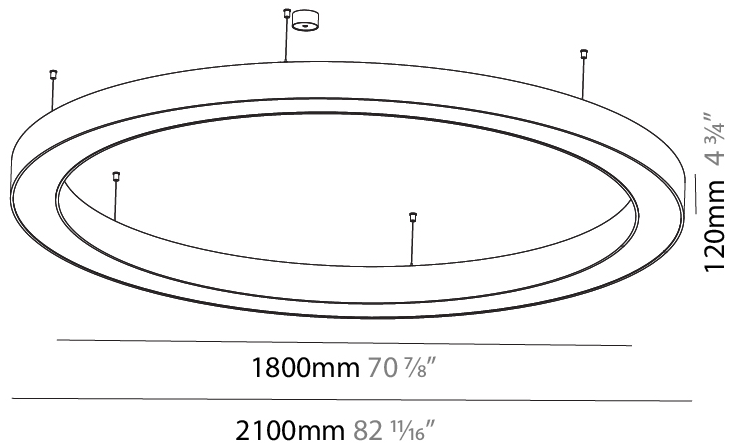

GENERAL

Series: Glorious
Subseries: Glorious
Brand: Prolight
Division: Architectural
Mounting Type: Suspension
Mounting Location: Ceiling
Subcategory: Ambient

PHYSICAL

Shape: Round
Diameter (mm): 2100
Diameter (in): 82 ¹¹/₁₆
Height (mm): 120
Height (in): 4 ³/₄
Max. Overall Height (mm): 2120
Max. Overall Height (in): 83 ⁷/₁₆
Light Distribution: Direct
Weight (kg): 25.9
Weight (lbs): 56.98
Diffuser: PMMA - Opal or Micro-Prism
Fixture Finish: SSR / BKV / CWI / CRY / HAB / UFT / ITA / RUA / FTG / MYG / LOD / PUS / FRO / FUP / KIA / POP / BLS / SPG / MEY / GOH / GUM / CHC / COM / ABZ / JAG / OBR / MOS / ROR
Fixture Material: Aluminum

ELECTRICAL

Lamp Type: LED (Zhaga Standard)
Input Wattage (W): 105
Total Output Wattage (W): 84 / 67.2 (3500K)
Dimming: Non-Dimming / Phase Dimming (120Vac only) / 0-10V Dimming
Driver Included: Yes
Driver Location: Integrated
Driver Type: Constant Current
Driver Class: Class 2
Input Voltage (V): 120 - 277
Constant Current (MA): 350 / 700 (3500K)

LED

Color Temperature (°K): 3000 / 3500 / 4000
Max. Delivered Lumen (lm): 9690 / 10035 / 10240
CRI: >80 CRI
Efficiency (%): 65
Lamp Life (hrs): 50000

OPTICAL

RATINGS AND CERTIFICATIONS

Certified By: Certified for North American Standards
IP rating: IP20

PROJECT
TYPE
SPECIFIER
QUANTITY
DATE